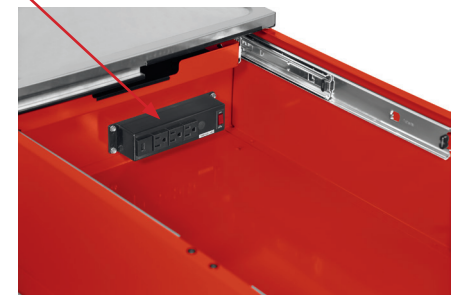

- JKRR430W55AK Black Mat w Red Logos
- JKRR430W55AS Storm Gray Mat w Silver logos
- JKRR430W55AA Red Mat w Silver Logos
- JKRR430W55AM Midnight Blue Mat w Silver Logos