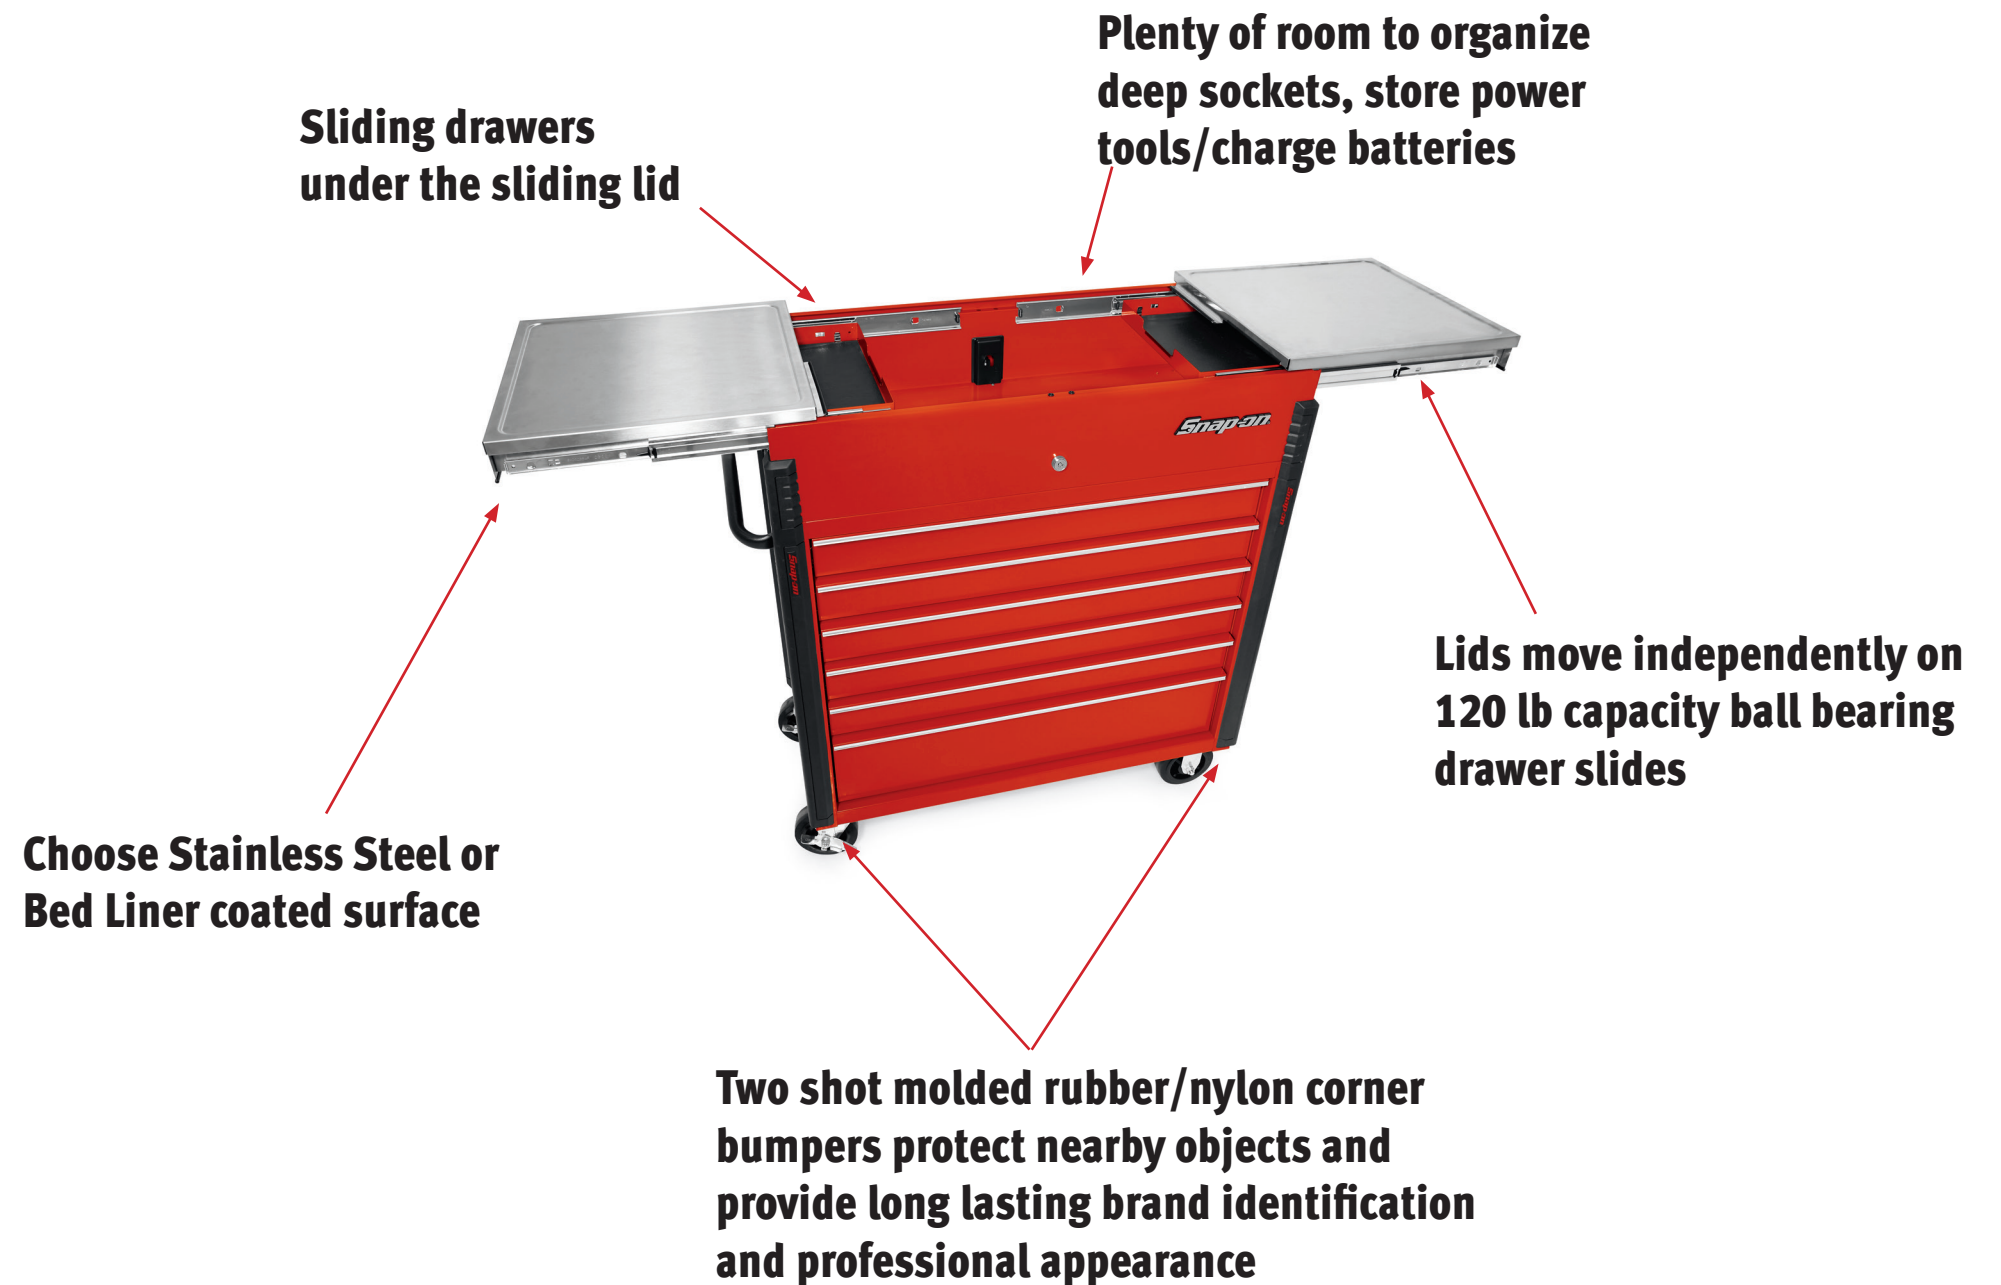

KRSC430_SERIES

Features and Benefits Continued