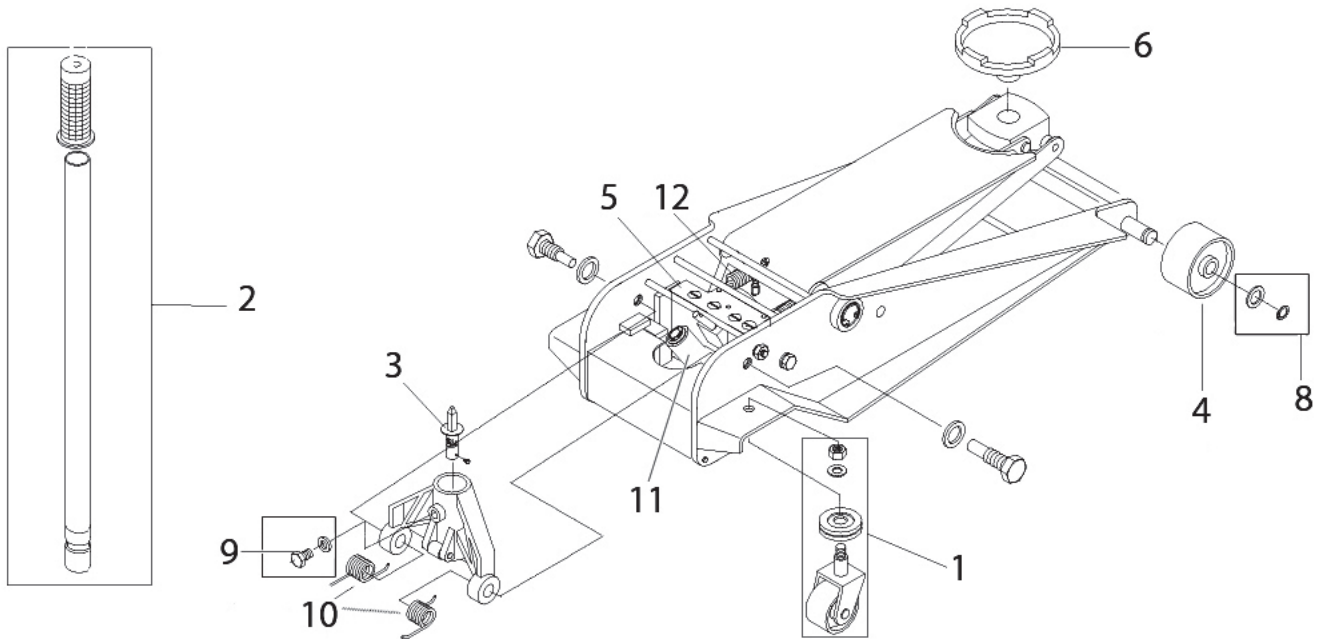

YA642C - 2-Ton Service Jack

<u>Key</u>	<u>Stock Number</u>	<u>Description</u>
1	YA642C1	Rear Caster
2	YA642C2	Handle, Complete
3	YA642C3	Universal Joint
4	YA642C4	Front Wheel
5	YA642C5	Power Unit
6	YA642C6	Saddle
8	YA642C8	Washer/Retaining Ring
9	YA642C9	Handle Bolt kit
10	YA642C10	Handle Return Springs (Left & Right)
11	YA642C11	Pump Piston Assembly
12	LSLA243618	2 each Return Springs