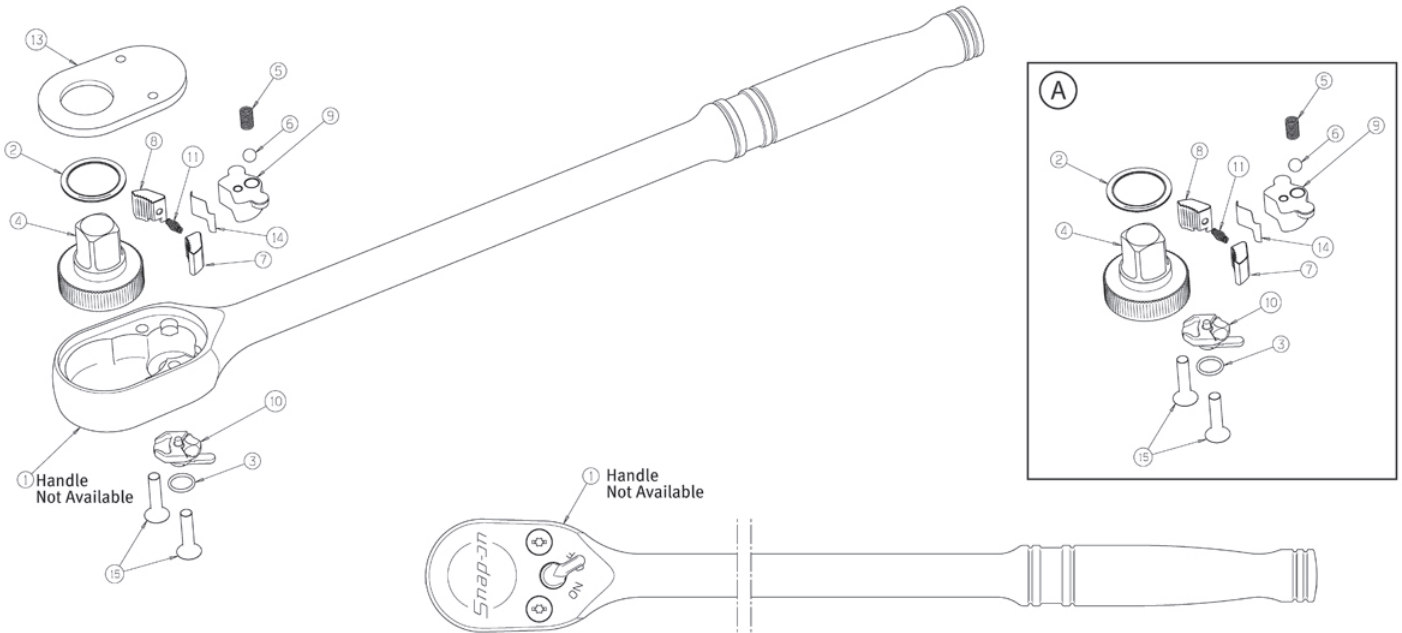

SL80A - 1/2" Standard Long Handle Ratchet

Key	Stock Number	Description
1	SL80A10	HANDLE (NOT AVAILABLE)
A	RKRS80A	RATCHET REPAIR KIT (INCLUDES 2-12, 14 & LUBRICANT)
(2)	ME6A22*	GEAR SEAL
(3)	ME7B102*	O-RING
(4)	S80-80*	80 TOOTH GEAR
(5)	ME1A294*	DETENT SPRING
(6)	ESD854*	DETENT BALL
(7)	S80-3*	LEFT PAWL
(8)	S80-4*	RIGHT PAWL
(9)	S80-6*	SPACER
(10)	S80-5*	REVERSE LEVER
(11)	ME1F27*	PAWL SPRING
(12)	ME3P11*	T15 TORX SCREWS (2)
(14)	ME1H12*	SECONDARY SPRING
(-)	ME18A75*	LUBRICANT (not shown)
13	S80A2	COVER PLATE

*Included in RKRS80A Ratchet Repair Kit.

Brand Marketing, Kenosha, WI