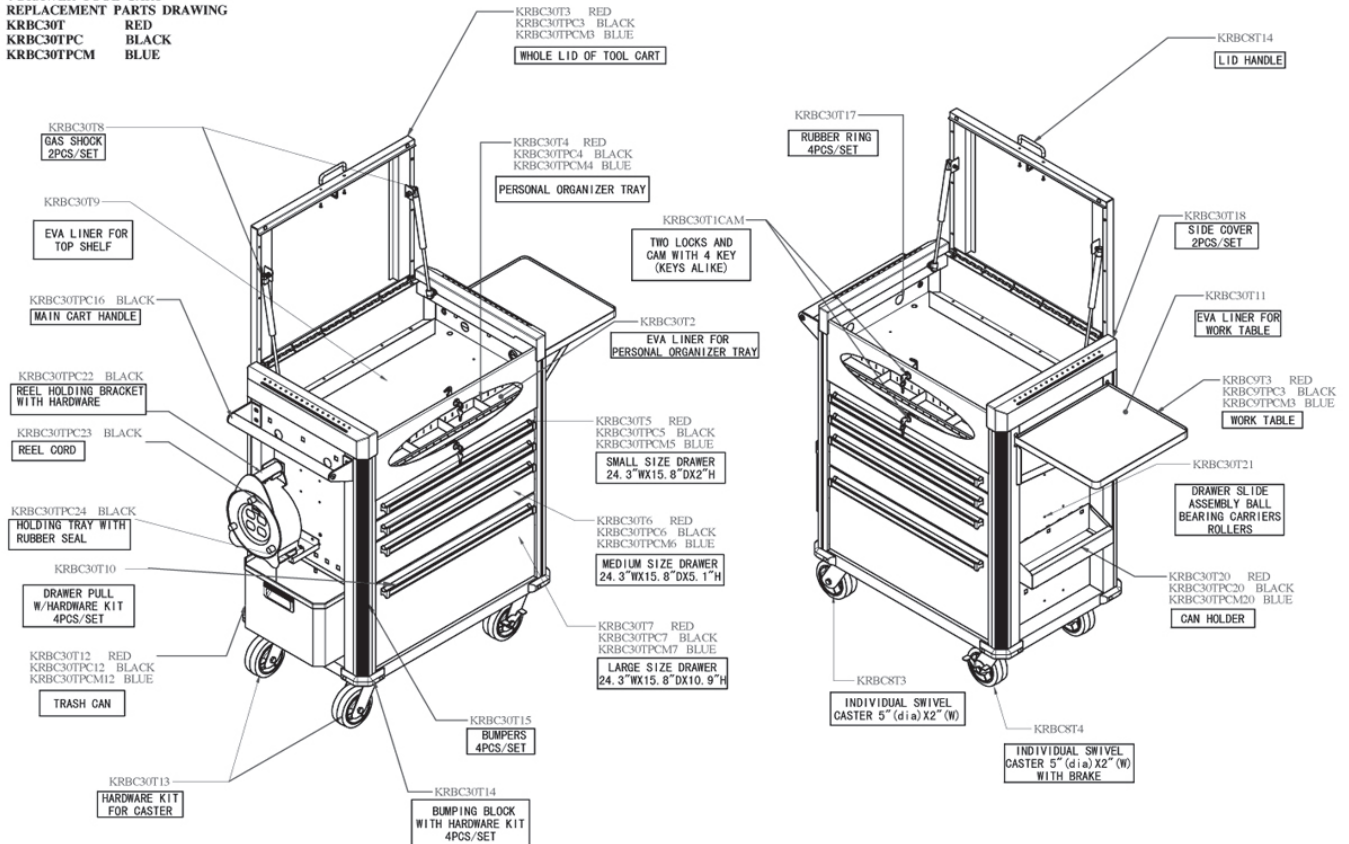

KRBC30T - Roll Cart with Outlet

4-DRAWER TOOL CART
 REPLACEMENT PARTS DRAWING
 KRBC30T RED
 KRBC30TPC BLACK
 KRBC30TPCM BLUE

Stock Number

Description

KRBC30T8 Gas Shock (2pcs)
 KRBC30T9 EVA Liner for Top Shelf
 KRBC30T10 Drwr Pull w/Hardware (4pcs)
 KRBC9T3 Work Table
 KRBC30T11 EVA liner for Work Table
 KRBC30T12 Trash Can - Red
 KRBC30TPC12 Trash Can - Black
 KRBC30TPCM12 Trash Can - Blue
 KRBC30T13 Hardware Kit for Caster
 KRBC30T3 Whole Lid - Red
 KRBC30TPC3 Whole Lid - Black
 KRBC30TPCM3 Whole Lid - Blue
 KRBC30T4 Personal Organizer Tray - Red
 KRBC30TPC4 Personal Organizer Tray - Black
 KRBC30TPCM4 Personal Organizer Tray - Blue
 KRBC30T2 Eva liner for organizer tray
 KRBC30T5 Small Size Drawer - Red
 KRBC30TPC5 Small Size Drawer - Black
 KRBC30TPCM5 Small Size Drawer - Blue
 KRBC30T6 Medium Size Drawer - Red
 KRBC30TPC6 Medium Size Drawer - Black
 KRBC30TPCM6 Medium Size Drawer - Blue

Stock Number

Description

KRBC30T7 Large Size Drawer - Red
 KRBC30TPC7 Large Size Drawer - Black
 KRBC30TPCM7 Large Size Drawer - Blue
 KRBC30T15 Bumpers (4pcs / set)
 KRBC30T14 Bumping Block w/Hardware Kit (4pcs)
 KRBC30T17 Rubber Ring (4pcs / set)
 KRBC30T1CAM Two Locks and Cam w/4 keys
 KRBC8T3 Swivel Casters (2pcs)
 KRBC8T4 Swivel Casters w/brake (2pcs)
 KRBC8T14 Lid Handle
 KRBC30T18 Side Cover (2pcs)
 KRBC30TPC16 Main Cart Handle - Black
 KRBC30T21 Drawer Slide Assy Ball Bearing Carriers Rollers
 KRBC30T20 Can Holder - Red
 KRBC30TPC20 Can Holder - Black
 KRBC30TPCM20 Can Holder - Blue
 KRBC30T19 EVA liners for drawers (4pcs)
 KRBC30TPC22 Reel Cord Bracket w/Hardware
 KRBC30TPC23 Electrical Reel Cord
 KRBC30TPC24 Reel Holding Tray w / Hardware
 KRBC30TPC25 4pc Small Foam Reel Cord Feet