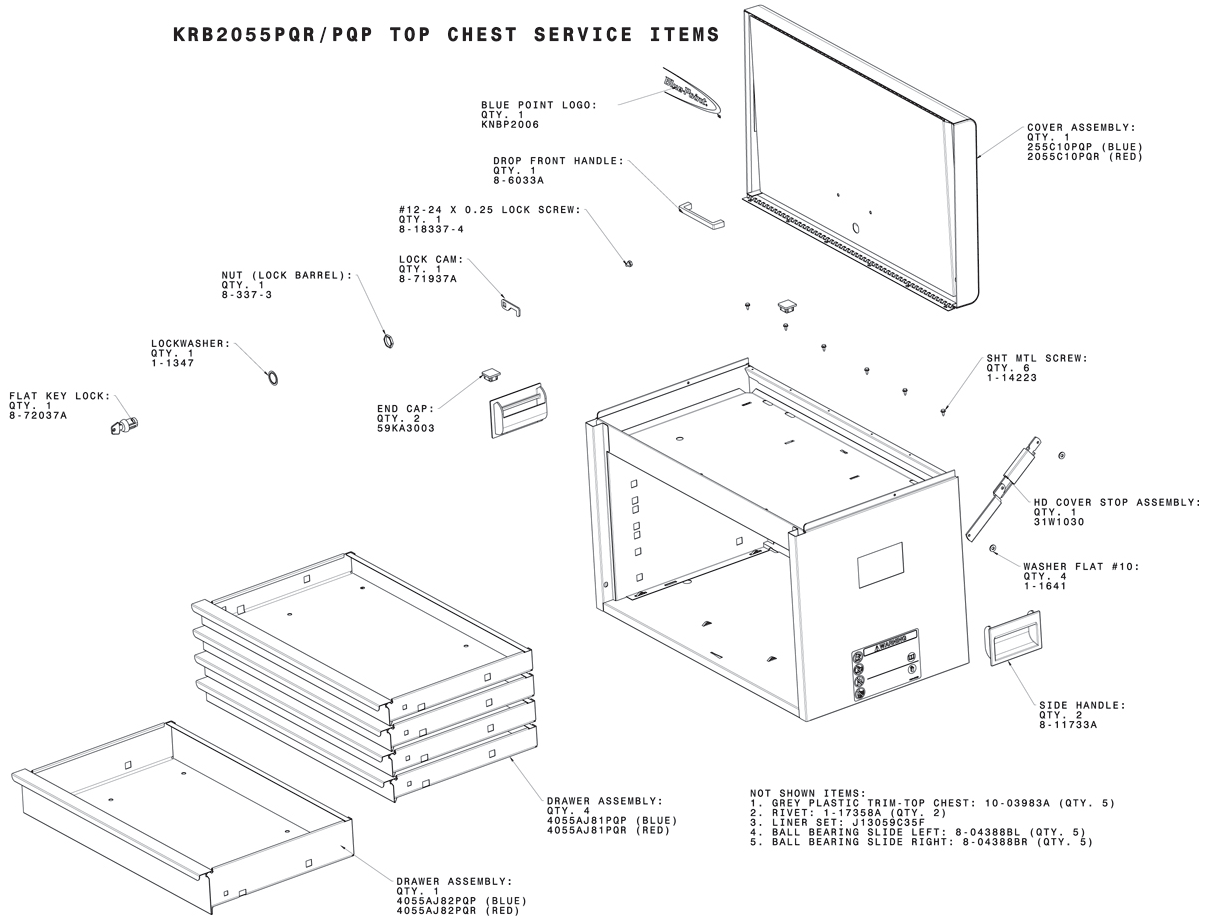

# KRB2055PQR/KRB2055PQP - Top Chest

## KRB2055PQR/PQP TOP CHEST SERVICE ITEMS

### Stock Number

### Description

KNBP2006	BLUE POINT LOGO (KRB)
10-03983A	GREY PLASTIC TRIM-TOP CHEST (5)
1-17358A	RIVET (2)
1-1641	WASHER FLAT #10 (4)
1-14223	SHT MTL SCRW (6)
1-1347	LOCKWASHER
J13059C35F	LINER SET
4055AJ81PQP	DRAWER ASSEMBLY 2" (PQP=Blue) (4)
4055AJ81PQR	DRAWER ASSEMBLY 2" (PQR=Red) (4)
4055AJ82PQP	DRAWER ASSEMBLY 4" (PQP=Blue)
4055AJ82PQR	DRAWER ASSEMBLY 4" (PQR=Red)