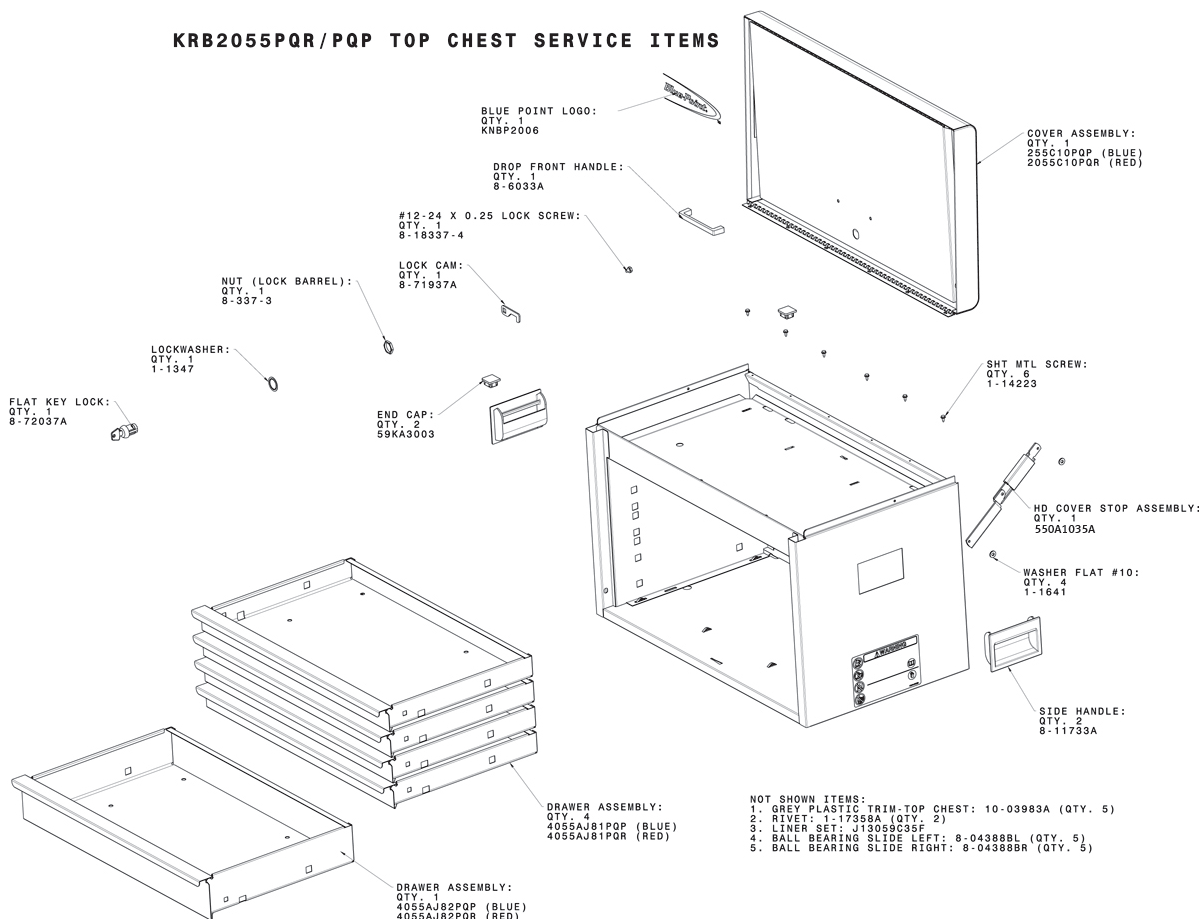

# KRB2055FPQR/KRB2055FPQP - Top Chest

## KRB2055PQR/PQP TOP CHEST SERVICE ITEMS

### Description

BLUE POINT LOGO (KRB)  
 GREY PLASTIC TRIM-TOP CHEST (5)  
 RIVET (2)  
 WASHER FLAT #10 (4)  
 SHT MTL SCRWB (6)  
 LOCKWASHER  
 LINER SET  
 DRAWER ASSEMBLY 2" (PQP=Blue) (4)  
 DRAWER ASSEMBLY 2" (PQR=Red) (4)  
 DRAWER ASSEMBLY 4" (PQP=Blue)  
 DRAWER ASSEMBLY 4" (PQR=Red)

### Description

COVER ASSEMBLY (PQP=Blue)  
 COVER ASSEMBLY (PQR=Red)  
 END CAP (2)  
 BALL BEARING SLIDE LEFT (5)  
 BALL BEARING SLIDE RIGHT (5)  
 #12-24X.25 Lock Screw  
 FLAT KEY LOCK  
 NUT (lock barrel)  
 Side HANDLE (2)  
 DROP FRONT HANDLE  
 HD COVER STOP ASSEMBLY  
 LOCK CAM