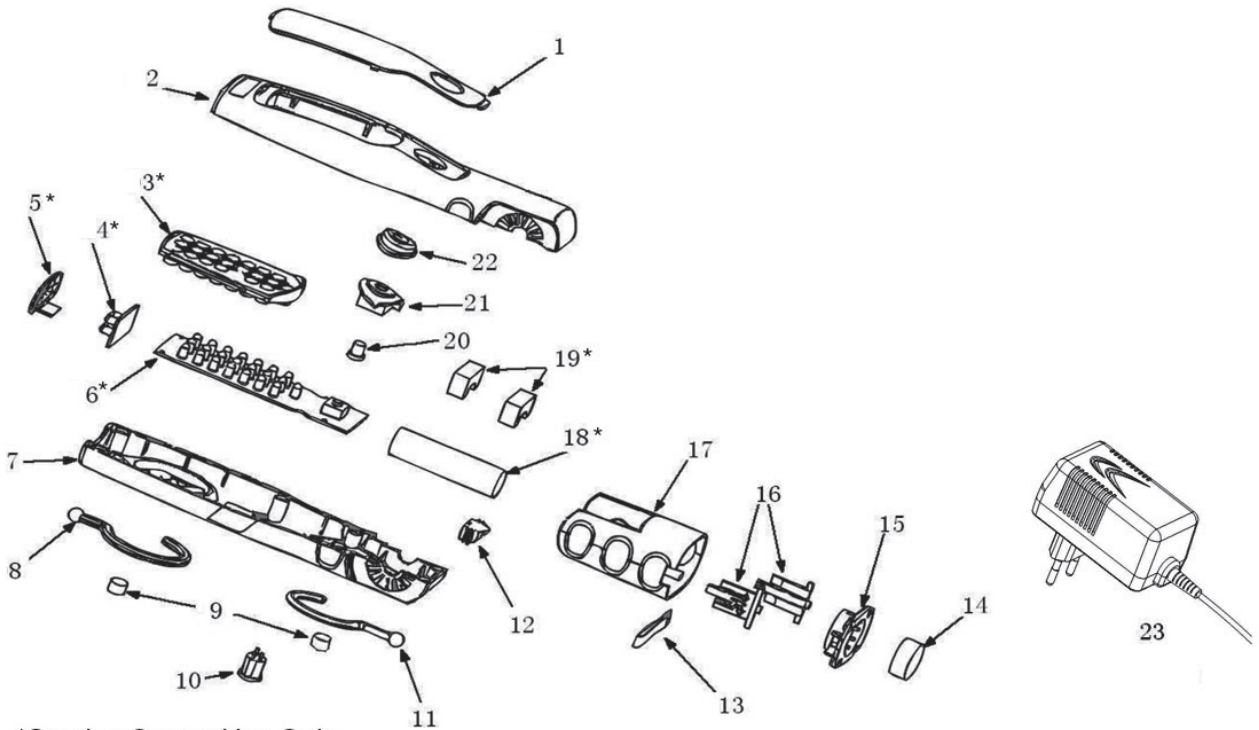

ECFLED215 - Rechargeable LED Shop Light

*Service Center Use Only.

Key	Stock Number	Description
1	ECFLED21501	Replaceable Lens
2	ECFLED21502*	Up Main Casing (includes: 09, 10,12, 20, 21, 22)
7	ECFLED21503*	Down Casing (includes: 13, 14, 15, 16, 17
08, 11	ECFLED21504	Two Hooks
03, 05	ECFLED21505*	Reflector
18, 19	ECFLED21506*	Battery w/Battery Holder
04, 06	ECFLED21508*	ECB
23	ECFLED21507	USA Charger
-	ECFLED21509	Car Charger (not shown)
-	ECFLED21501U	Replacement Lens, Scratch Resistant (not shown)
-	ECFLED21510	12pk Screws (not shown)
-	ECFLED21511*	Charging Port Jack (not shown)