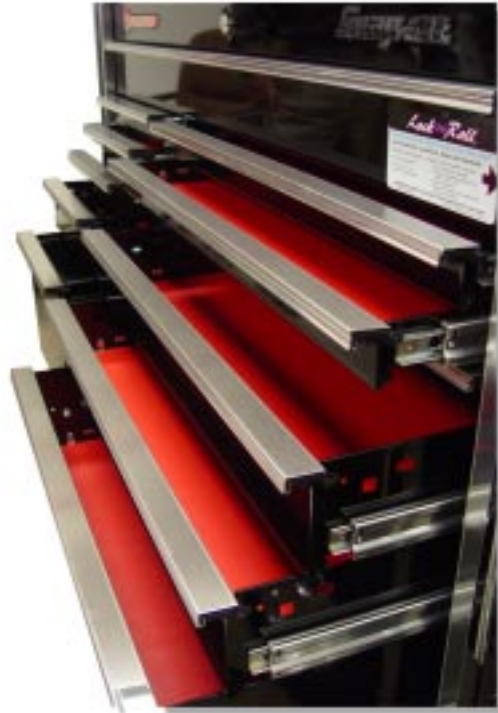

June 8, 2004

KR & KRL Tool Storage Series Drawer Guard Sets

Protect drawers from dings & scratches

Add a custom, personalized look

Install easily

No trimming or fasteners required

1. Remove tape from underside of guard
2. Align guard with drawer
3. Snap in place & press firmly

Constructed from stainless steel
with brushed finish

Individual replacement guards available

Roll Cab	Drawer Guard Set	Roll Cab	Drawer Guard Set	End Cab	Drawer Guard Set
KR1000	JKADG1000	KRL756A	JKADG756	KRL711	JKADG711
KR1000A	JKADG1000A	KRL761	JKADG761	KRL711A	JKADG711
KR1000B	JKADG1000A	KRL761A	JKADG761A	KRL1011A	JKADG1011A
KR1000C	JKADG1000A	KRL761B	JKADG761A	KRL7011A	JKADG711
KRL1001A	JKADG1001A	KRL763	JKADG763		
KRL1001B	JKADG1001A	KRL773	JKADG773	Tool Wagon	Drawer Guard Set
KRL1003	JKADG1003	KRL773A	JKADG773	KRLP7002A	JKADG7002
KRL1003A	JKADG1003A	KRL777	JKADG777	KRLP7022	JKADG7022
KRL1003B	JKADG1003A	KRL777A	JKADG777		
KRL1004	JKADG1004				
KRL1022	JKADG1022	Top Chest	Drawer Guard Set		
KRL1023	JKADG1023	KRL1201	JKADG1201A		
KRL1056	JKADG1056	KRL1201A	JKADG1201A		
KRL1056 A	JKADG1056	KRL1202	JKADG1201A		
KRL7001	JKADG7001	KRL1203	JKADG1203	Individual Replacement	
KRL7001A	JKADG7001	KRL1203A	JKADG1203	Drawer Guards	
KRL7002	JKADG7002	KRL1203 B	JKADG1203	Length	Drawer Guard
KRL7002A	JKADG7002	KRL1221	JKADG711	50.5"	JKADGLONG
KRL7003	JKADG7003	KRL1251	JKADG1251	32.0"	JKADGMEDIUM
KRL7003A	JKADG7003	KRL791	JKADG791A	16.0"	JKADGSHORT
KRL7003B	JKADG7003	KRL791A	JKADG791A		
KRL7022	JKADG7022	KRL793	JKADG793		
KRL7023	JKADG7023	KRL793A	JKADG793		
KRL722	JKADG722	KRL751	JKADG731		
KRL756	JKADG756	KRL731	JKADG731		